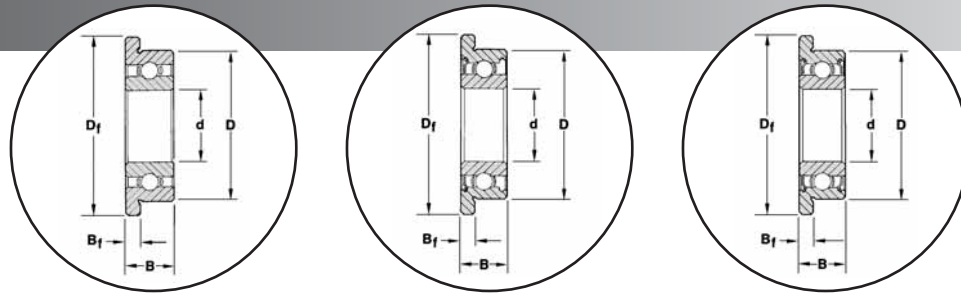

FLANGED METRIC SERIES