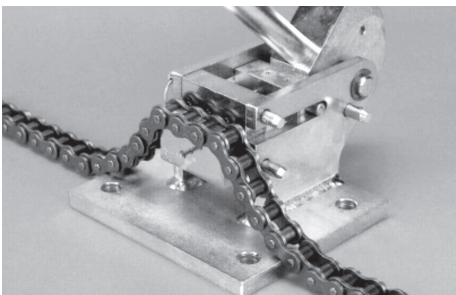

# TIMKEN DRIVES™ EZ CHAIN TOOLS DELIVER VALUE WITH VERSATILITY

## EZ BREAKER<sup>®</sup> CHAIN BREAKER

Make it easy on yourself the next time you need to break chain. With a simple pull of the handle, the compact Timken Drives EZ Breaker<sup>®</sup> uses powerful cam-action to push both chain pins through the link plates. Using the easily interchangeable precision die sets, you can cut the following roller chain sizes:

## EZ CHAIN WEAR GAUGE<sup>®</sup>

Use the patented Timken Drives™ EZ Chain Wear Gauge<sup>®</sup> to quickly check for worn chain. Simply slide the gauge between two roller links to the mark that corresponds with the size of the chain. If the gauge passes through the roller links, the chain is worn and needs to be replaced. It's a fast and efficient way to perform routine maintenance and prevent unexpected downtime.

## EZ CHAIN RACK<sup>®</sup>

Make storing and cutting roller chain easy using the versatile Timken Drives™ EZ Chain Rack<sup>®</sup>.

- Prevents chain from uncoiling with individual clutches on each station.
- Holds up to two, 50-foot reels on each of its four stations.
- Allows you to easily switch between chain sizes.
- Rotates in both directions.