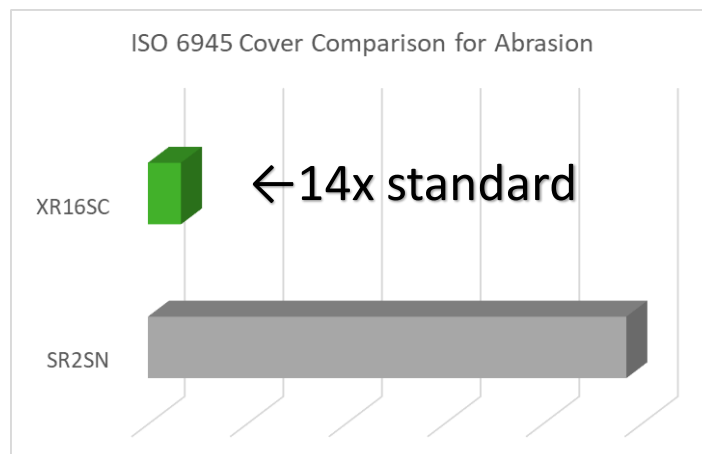

Best in Class Abrasion Resistance

The X-Life abrasion resistant cover also extends the life of the hose, reducing your overall hydraulic hose cost.

In laboratory testing, our X-Life cover was **14x more resistant to abrasion** than the standard cover.

Crimp Specifications are available for XR16SC from www.ContiFluidSolutions.com or from the Continental MyCrimp Hydraulics App, available on [Android](#) or [iPhone](#).

XR16SC

Fitting Family	Hose I.D. (INCH)	Insertion Length (INCH)	Skive Type	Crimp Length (INCH, tol +/- 1/32")	Crimp Diameter (tolerance +/- 0.005" or +/-0.127mm)		Crimper	Die Set	Approximate Setting
					INCH	MM			
B2-***-04** (Ultra-Crimp Fitting)	1/4	0.875	Non-Skive	Full	0.677	17.2	PC200/PC400/PC440/PC600/PC1000/PC1200	16 Blue	1.2
B2-***-05** (Ultra-Crimp Fitting)	5/16	0.868	Non-Skive	Full	0.768	19.5	PC200/PC400/PC440/PC600/PC1000/PC1200	19 Green	.5
B2-***-06** (Ultra-Crimp Fitting)	3/8	0.906	Non-Skive	Full	0.811	20.6	PC200/PC400/PC440/PC600/PC1000/PC1200	19 Green	1.6
B2-***-08** (Ultra-Crimp Fitting)	1/2	1.096	Non-Skive	Full	0.945	24.0	PC200/PC400/PC440/PC600/PC1000/PC1200	23 Yellow	1
B2-***-10** (Ultra-Crimp Fitting)	5/8	1.250	Non-Skive	Full	1.122	28.5	PC200/PC400/PC440/PC600/PC1000/PC1200	27 Brown	1.5
B2-***-12** (Ultra-Crimp Fitting)	3/4	1.305	Non-Skive	Full	1.272	32.3	PC200/PC400/PC440/PC600/PC1000/PC1200	31 Silver	1.3
B2-***-16** (Ultra-Crimp Fitting)	1	1.535	Non-Skive	Full	1.705	43.3	PC200/PC400/PC440/PC600/PC1000/PC1200	41 Orange	2.3
B2-***-20** (Ultra-Crimp Fitting)	1 1/4	1.657	Non-Skive	Full	1.969	50.0	PC200/PC400/PC440/PC600/PC1000/PC1200	45	5.0
B2SC-***-24** (Ultra-Crimp Fitting)	1 1/2	2.493	Non-Skive	Full	2.224	56.5	PC200/PC400/PC440/PC600/PC1000/PC1200	56 Black¹	.5
B2-***-32** (Ultra-Crimp Fitting)	2	2.827	Non-Skive	Full	2.783	70.7	PC200/PC400/PC440/PC600/PC1000/PC1200	69 Pink	1.7

1: Selection requires a New B2SC-***-24** Ultra Crimp Fitting from Conti. Please check for materials before starting the job

Should you have any questions regarding this, please contact Customer Service or your local Hydraulic Solutions Specialist

Hydraulic Solutions Specialists:

Joe Herm, Midwest (330) 604-6275 Joe.Herm@continental.com	Matt Barry, Northeast (706) 830-4974 Matthew.Barry@continental.com	Andy Collins, West (330) 592-7637 Andy.Collins@continental.com
	Kevin Henry, Southeast (985) 264-7276 Kevin.Henry@continental.com	Gary Corbett, Canada (519) 981-7088 Gary.Corbett@continental.com