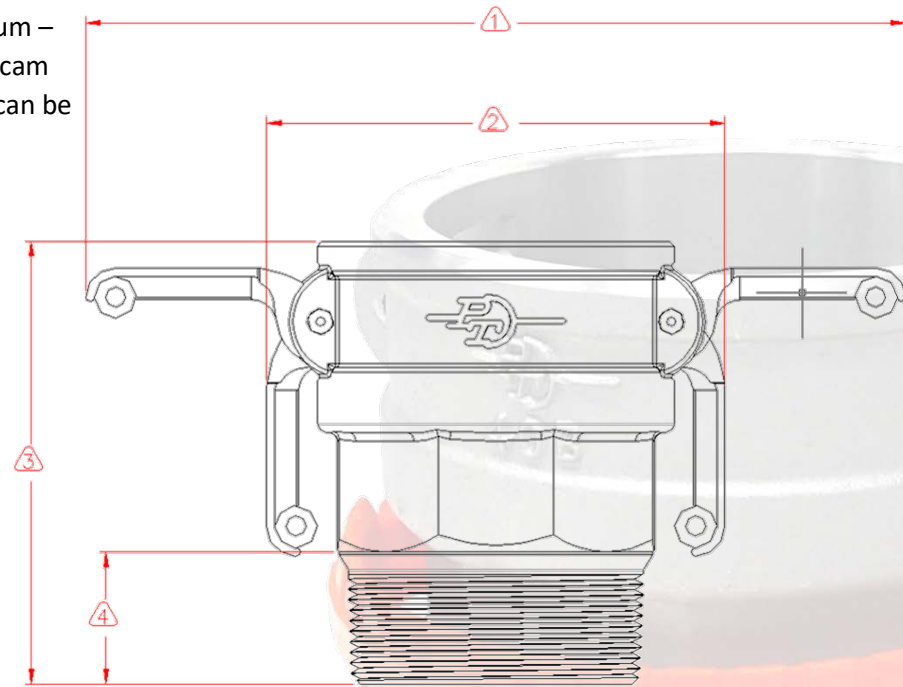

Advantages of the Long B:

- Made in the USA from the high quality aluminum, PT's cam and groove products are made to last and to the highest standard.
- Port Ability – PT's Long B Couplers can be machined with a port up to 3/4".
- PT's Long B Couplers can be used with other fittings to create different configurations while utilizing the port. Create CxA's with a Long B attached to a standard A, etc.

	Dim 1	Dim 2	Dim 3	Dim 4	Weight
20B Long	7.7"	3.9"	4.4"	1.0"	.94lb
30B Long	9.8"	5.5"	5.3"	1.6"	1.94lb
40B Long	10.9"	6.6"	5.5"	1.7"	2.94lb

20B Long	10002204	Aluminum
30B Long	10002304	Aluminum
40B Long	10002404	Aluminum

PT Coupling is an ISO 9001 Certified Company

Visit your local PT Representative or call 1-800-654-0320

www.ptcoupling.com

316 Stainless Steel and Brass are available for quote.